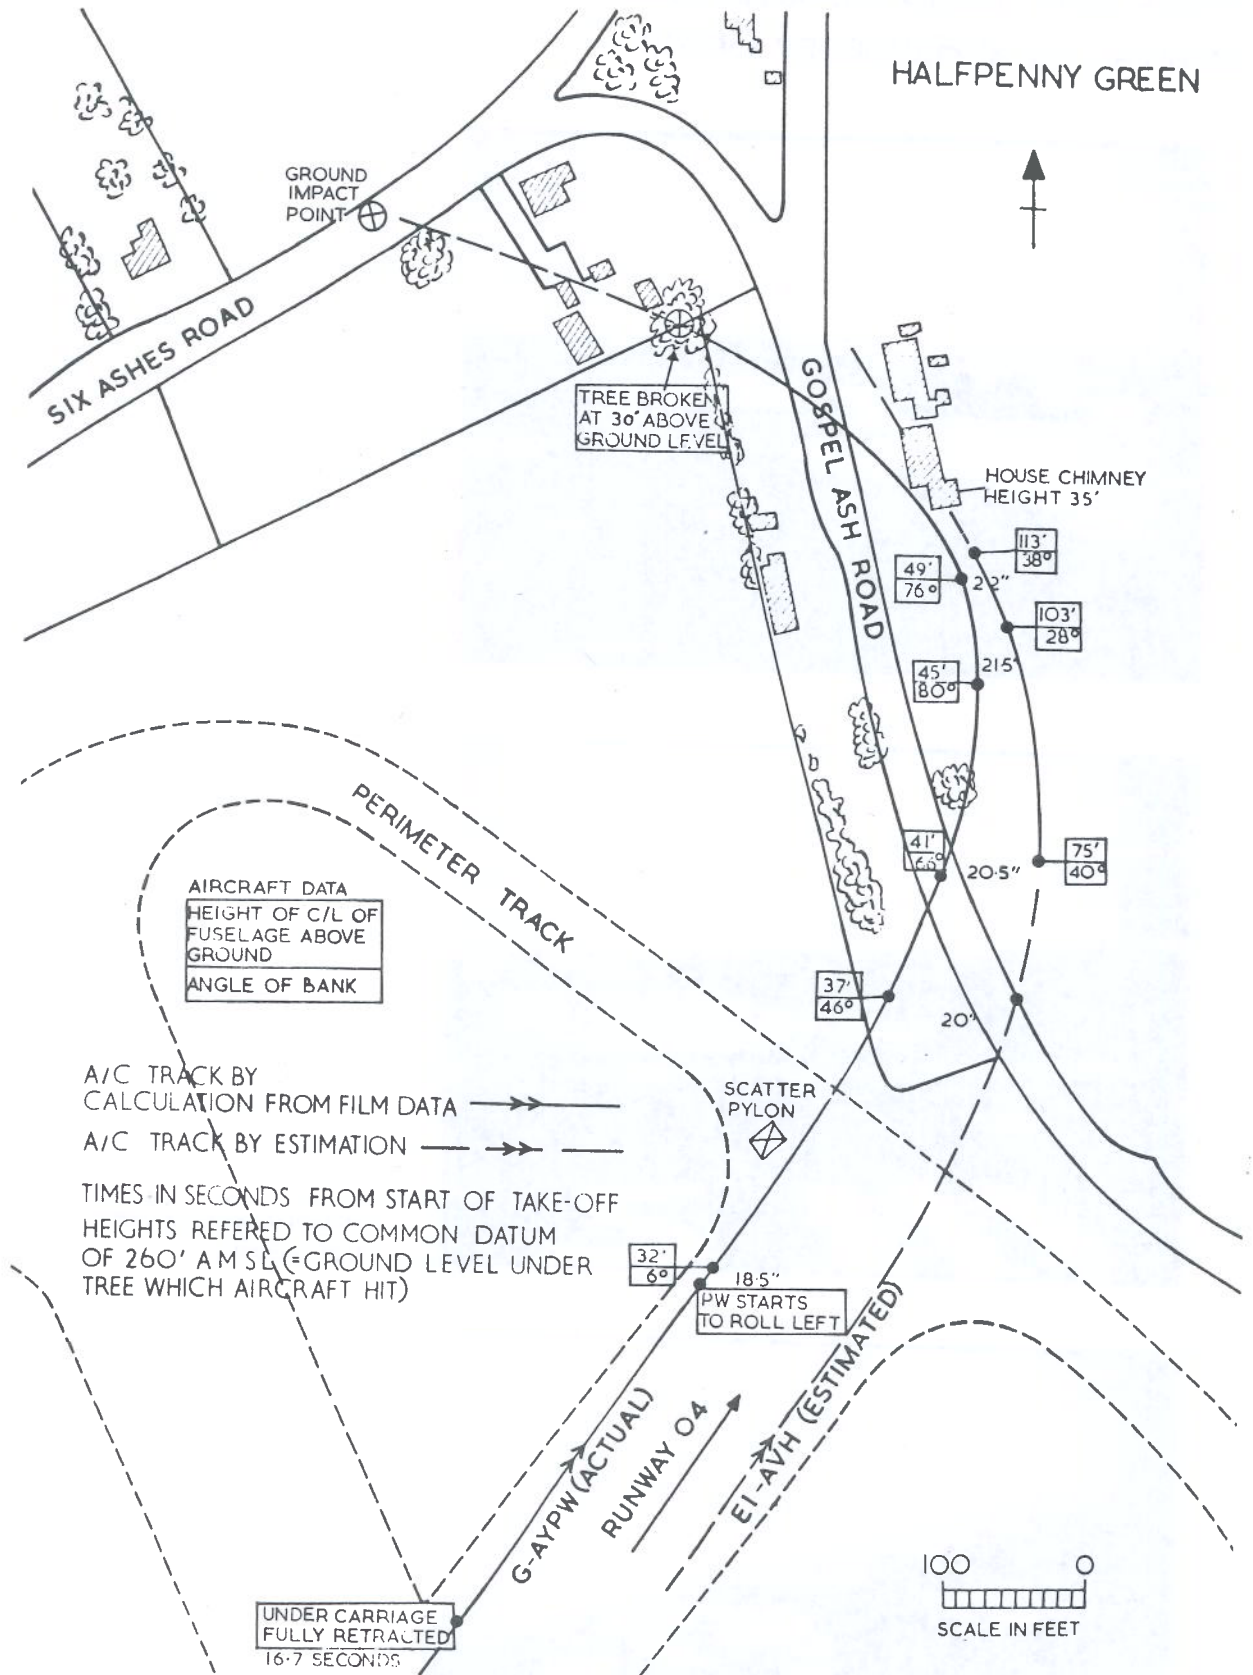

# FLIGHT PATHS OF G-AYPW AND EI-AVH

APPENDIX I

HALFPENNY GREEN

Pilot's view during low-level take-off from Runway 04 at Halfpenny Green

Position at approximately 17.5 seconds

Position at approximately 18.25 seconds

Position at approximately 19 seconds