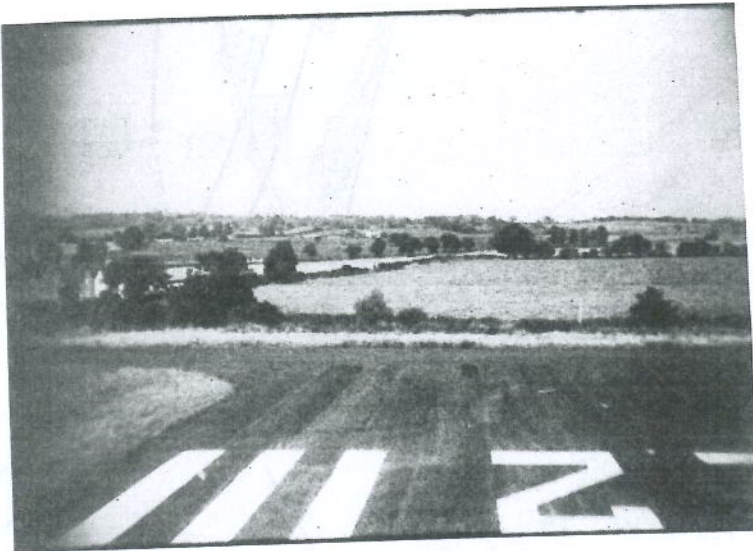

# FLIGHT PATHS OF G-AYPW AND EI-AVH

APPENDIX I

HALFPENNY GREEN

Pilot's view during low-level take-off from Runway 04 at Halfpenny Green

Position at approximately 17.5 seconds

Position at approximately 18.25 seconds

Position at approximately 19 seconds